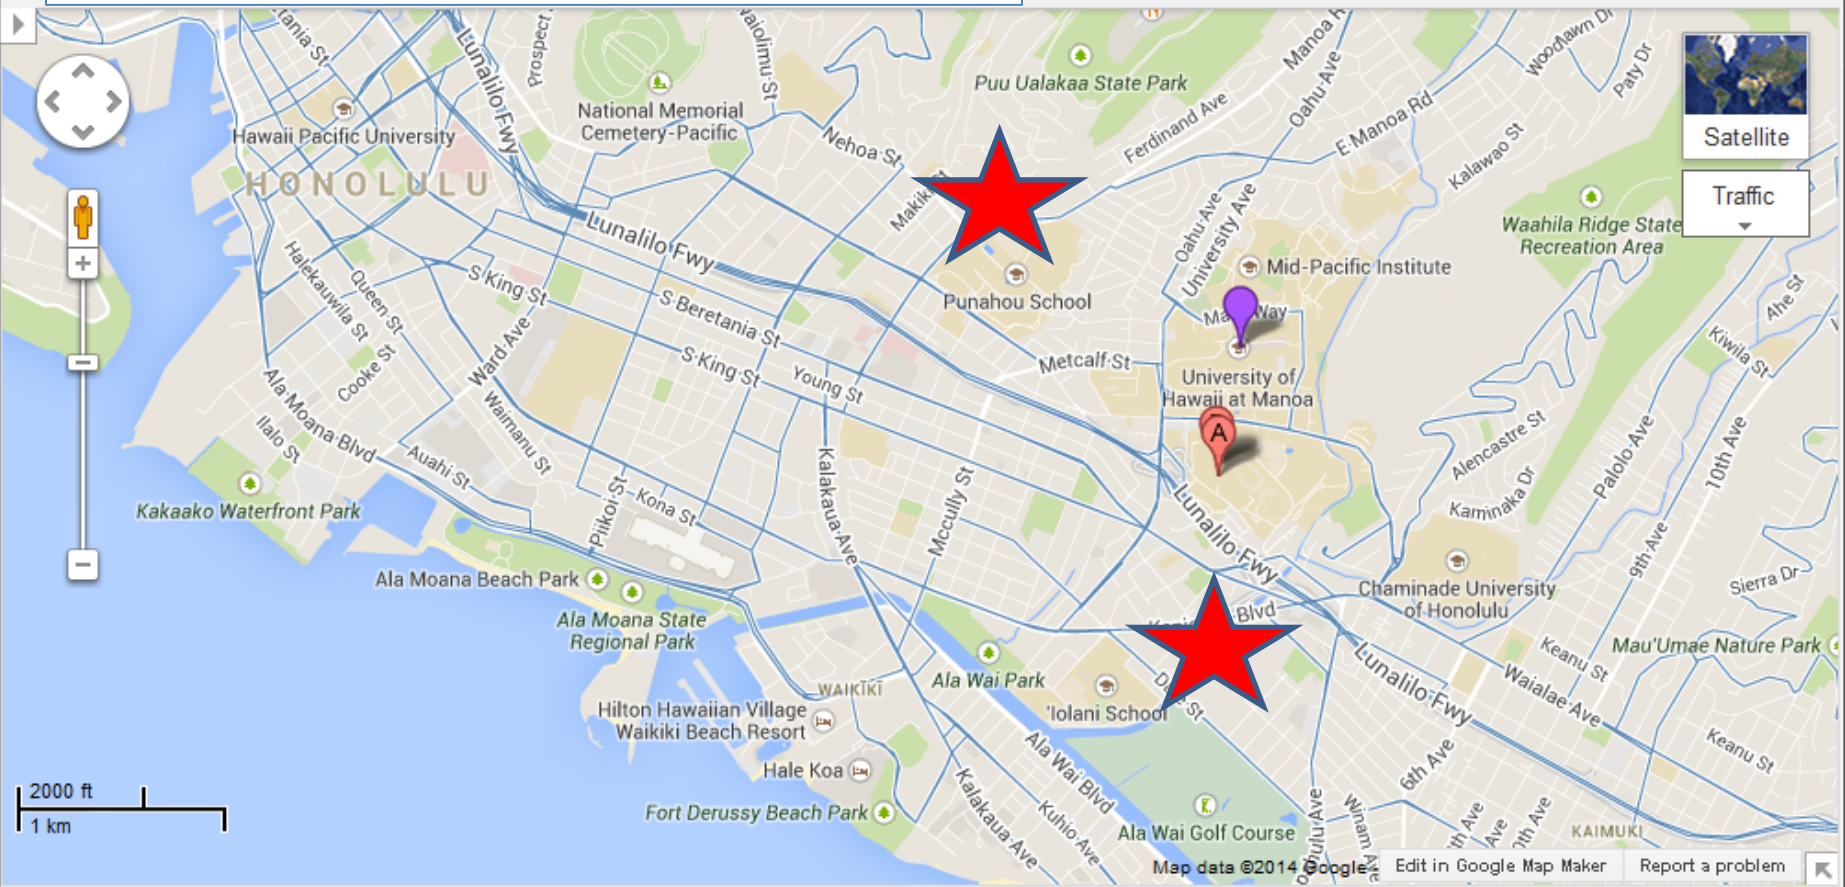

Pool Venues: (Top to Bottom) Punahou and 'Iolani.

Search bar

Sign in

Punahou School
1601 Punahou Street,
Honolulu, HI 96816

Punahou School

Honolulu, Hawaii

Punahou School --- Pool
 1601 Punahou Street, Honolulu, HI
 96816

iolani school address - Google Maps - Windows Internet Explorer

https://maps.google.com/maps?hl=en&gbv=2&um=1&ie=UTF-8&fb=1&gl=us&cid=82

Google iolani school address Sign in

Map showing Iolani School (marked with a red star) located at 563 Kamoku Street, Honolulu, HI. The map displays surrounding streets, parks, and landmarks like Ala Wai Park and Chaminade University of Honolulu.

Scale: 1000 ft / 500 m

Mode: On 100%

Iolani School
563 Kamoku Street, Honolulu, HI

Protected View: This file originated from a potentially unsafe location. [Learn More.](#)

Enable All Features [X]

Iolani School -- Pool
563 Kamoku Street,
Honolulu, HI