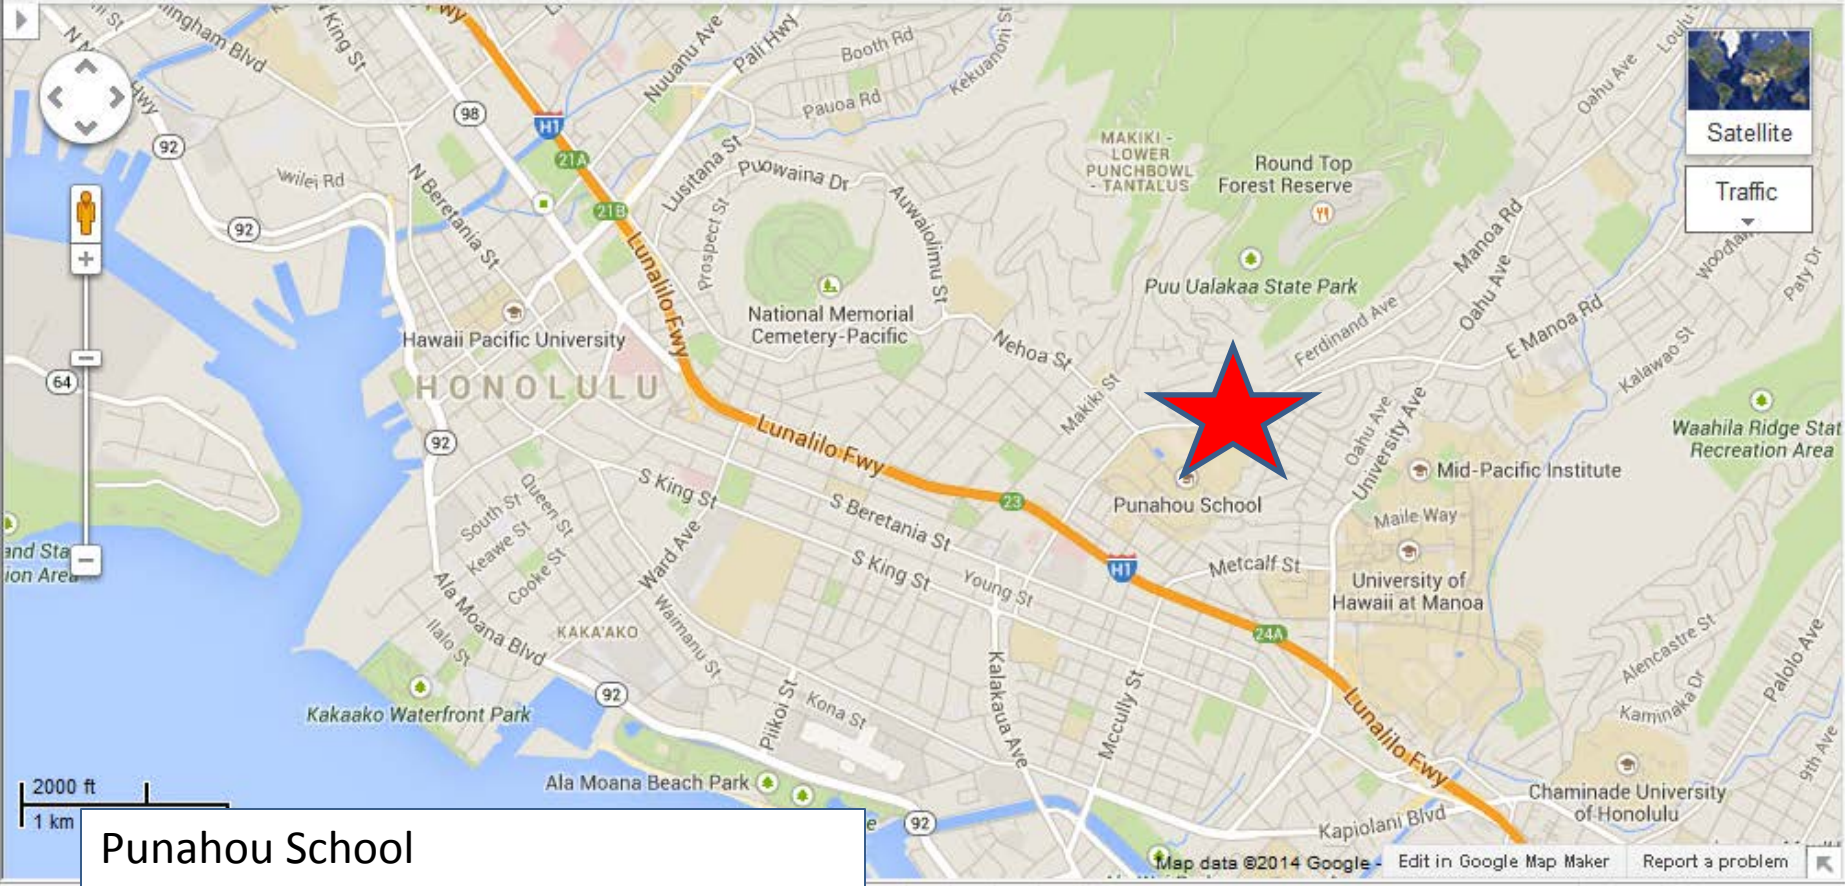

Pool Venues: (Top to Bottom) Punahou and 'Iolani.

Search bar

Sign in

Punahou School
1601 Punahou Street,
Honolulu, HI 96816

Punahou School

Honolulu, Hawaii

Punahou School --- Pool
 1601 Punahou Street, Honolulu, HI
 96816

iolani school address - Google Maps - Windows Internet Explorer

https://maps.google.com/maps?hl=en&gbv=2&um=1&ie=UTF-8&fb=1&gl=us&cid=82

Google iolani school address Sign in

Map showing Iolani School (marked with a red star) located at 563 Kamoku Street, Honolulu, HI. The map displays surrounding streets, parks, and landmarks like Ala Wai Park and Chaminade University of Honolulu.

Scale: 1000 ft / 500 m

Mode: On 100%

Iolani School
563 Kamoku Street, Honolulu, HI

Protected View: This file originated from a potentially unsafe location. [Learn More.](#)

Enable All Features [X]

Iolani School -- Pool
563 Kamoku Street,
Honolulu, HI