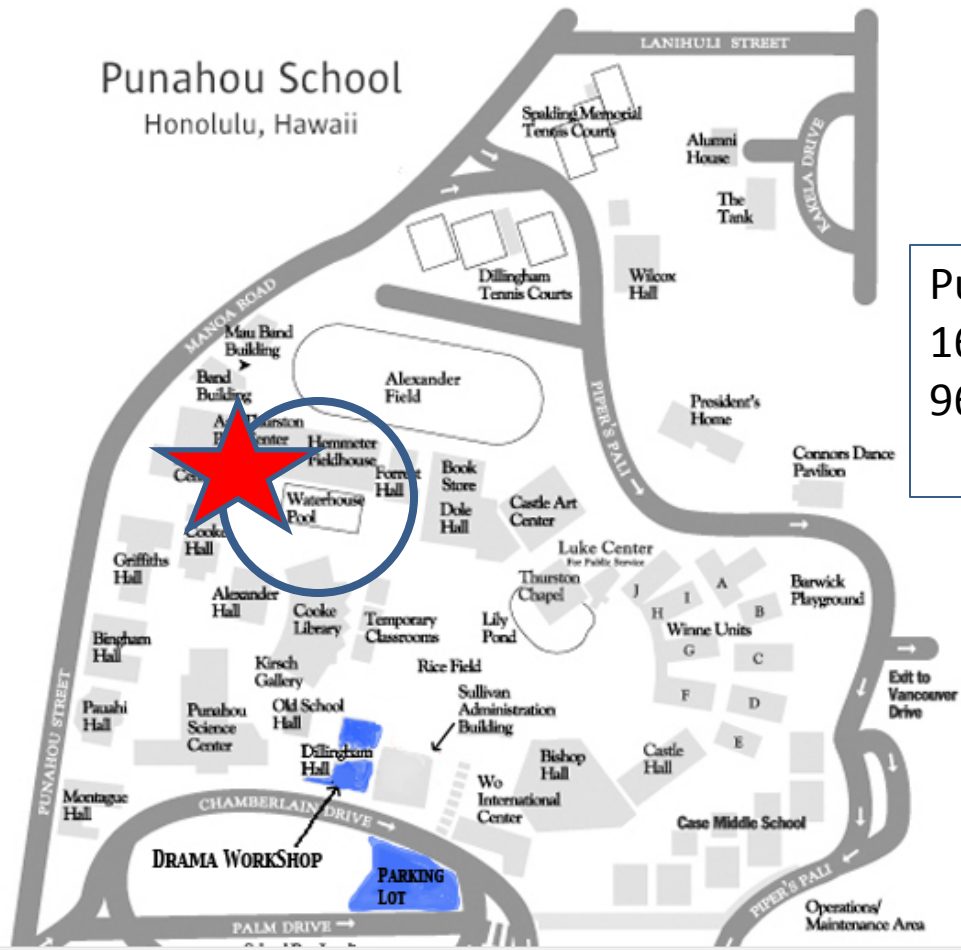

Pool Venues: (Top to Bottom) Punahou and 'Iolani.

Search bar

Sign in

Punahou School
1601 Punahou Street,
Honolulu, HI 96816

Punahou School

Honolulu, Hawaii

Punahou School --- Pool
 1601 Punahou Street, Honolulu, HI
 96816

iolani school address - Google Maps - Windows Internet Explorer

https://maps.google.com/maps?hl=en&gbv=2&um=1&ie=UTF-8&fb=1&gl=us&cid=82

Google iolani school address Sign in

Map showing Iolani School (marked with a red star) located at 563 Kamoku Street, Honolulu, HI. The map displays surrounding streets, parks, and landmarks like Ala Wai Park and Chaminade University of Honolulu.

Scale: 1000 ft / 500 m

Mode: On 100%

Iolani School
563 Kamoku Street, Honolulu, HI

Protected View: This file originated from a potentially unsafe location. [Learn More.](#)

Enable All Features [X]

Iolani School -- Pool
563 Kamoku Street,
Honolulu, HI